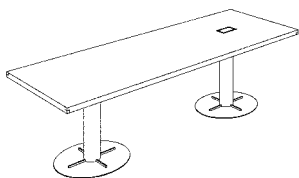

C. NORMAL MEETING TABLES

C.1. RECTANGULAR TABLES

w x d x h	finish	code
2600 x 1050 x 750	padouk	JN VT2610PA
	oak	JN VT2610EK
	black	JN VT2610ZW
	white	JN VT2610WI