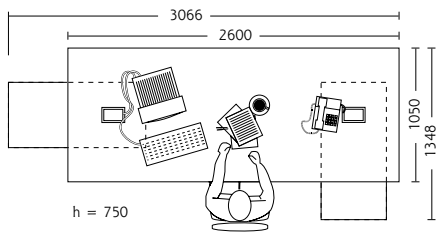

DB01

DB02

BL01

BL02

BL03

BL04

Range composition

Desk - consists of 3 elements: a work top supported by one drawer unit and one credenza

Worktop

Dimensions: W 2600 x D 1050 x H 750 mm. The edges of the 45 mm thick work top are made of strips in massive wood (ash). The crosscut of the hardboard sheet right underneath the veneer remains visible. Two openings (to transit the wire) on strategic places are covered with the same type of finish as the work top.

Technical details

2 heights: 835 or 1603 mm

2 widths: 1811 mm (4 doors) or 2705 mm (6 doors),

All storage units are 513 mm deep.

Meeting tables

Different sizes:

- rectangular 2600 x 1050 mm
- round diameter 1600 mm
- round diameter 1200 mm