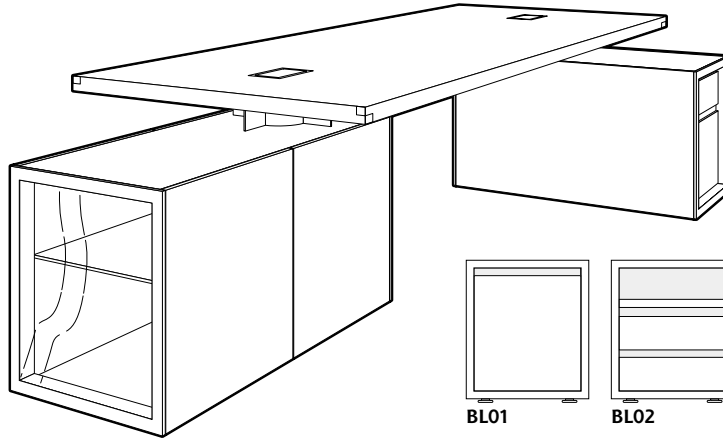

DB01

DB02

BL01

BL02

BL03

BL04

Range composition

Desk - consists of 3 elements: a work top supported by one drawer unit and one credenza

Desk

The rectangular worktop is supported by 2 volumes, of which one is turned 90°. One volume functions as a drawer unit and is accessible from the back as well as from the front. The drawer unit turned 90° is functioning as a credenza and has two lateral doors. The worktop is connected to both volumes by 2 starshaped elements.