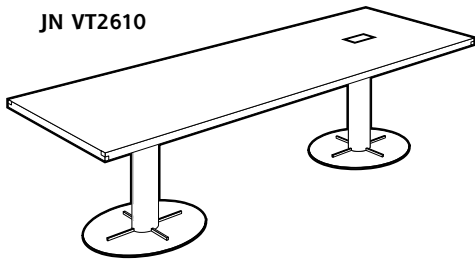

JN K08D4

JN K08D6

JN K15D4

JN K15D6

JN VT2610

JN VTR012

JN VTR016