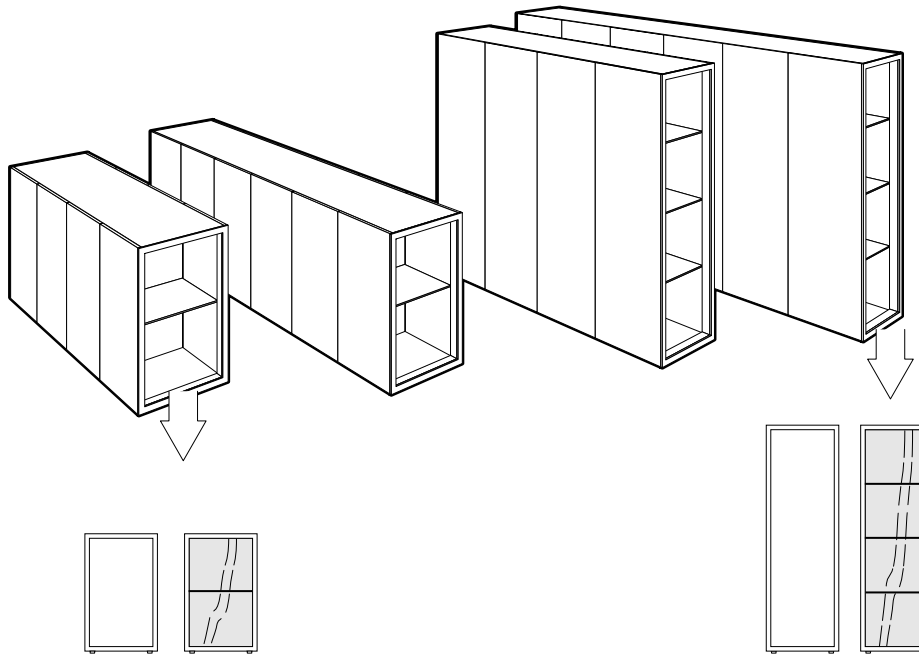

JN K08D4

JN K08D6

JN K15D4

JN K15D6