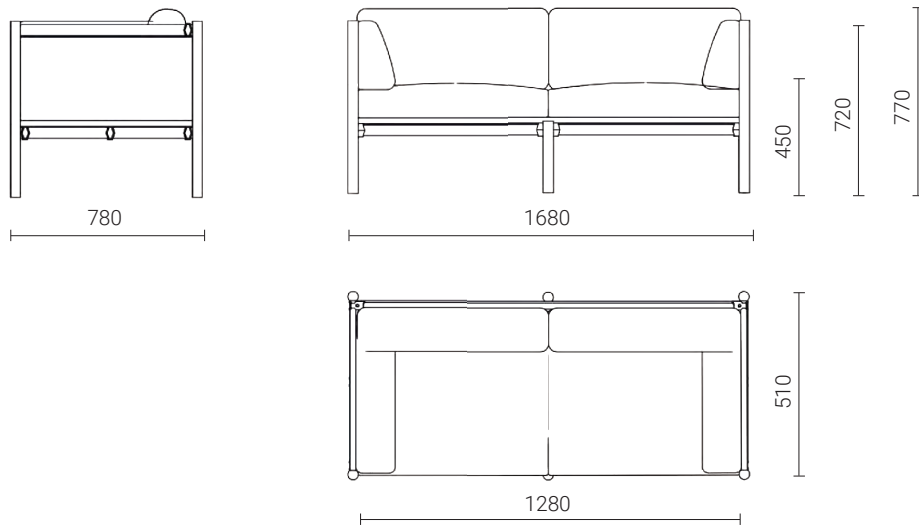

SEATING

DAN Lounge

TECHNICAL SHEET

SOFA

1680 W x 780 D x 770 H

ARMCHAIR

1680 W x 780 D x 770 H

COLORS & MATERIALS