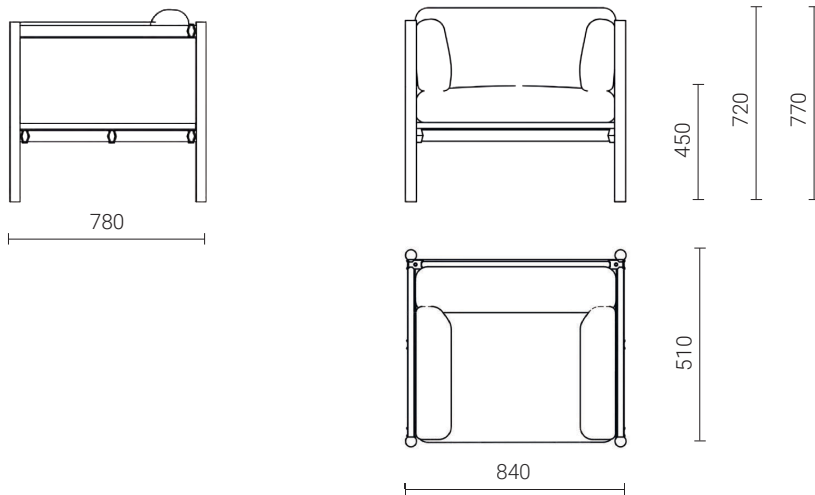

SEATING

DAN Lounge

TECHNICAL SHEET

SOFA

1680 W x 780 D x 770 H

ARMCHAIR

1680 W x 780 D x 770 H

COLORS & MATERIALS