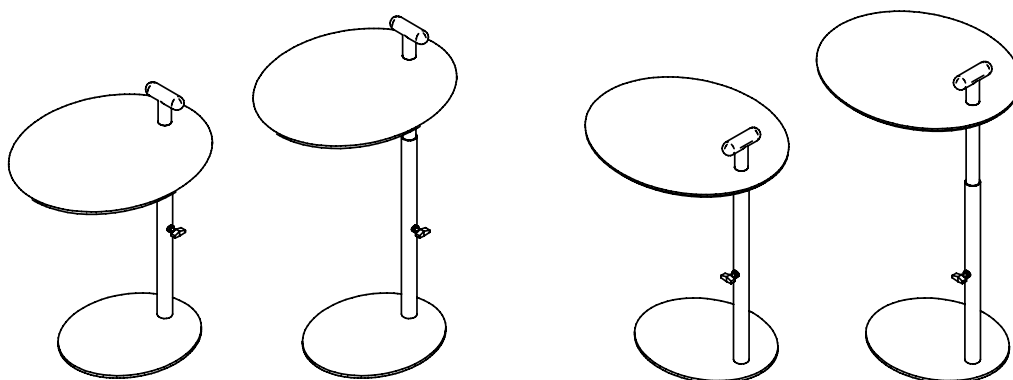

LUGGA

LUCCA is quintessential Bulo. Both timeless and contemporary, he feels at home in different interiors. The side table combines elements of classical woodworking and upholstery with state-of-the-art production techniques. This results in a height adjustable side table based on wood. The combination of natural products and traditional craftsmanship makes it a versatile and functional addition to your home and office. The wooden handle slides into a metal beam which is a unique technique.

Content

Types	3
Dimensions	4
Materials	4

Types

Dimensions

Materials

Ash natural or walnut

Powder coated steel