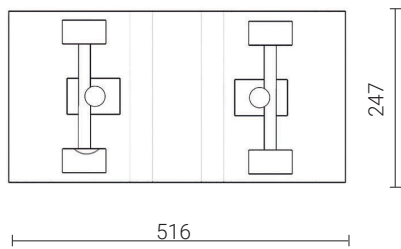

TECHNICAL SHEET

516 W x 247 D x 416 H

COLORS & MATERIALS

HPL

Lily White

Black