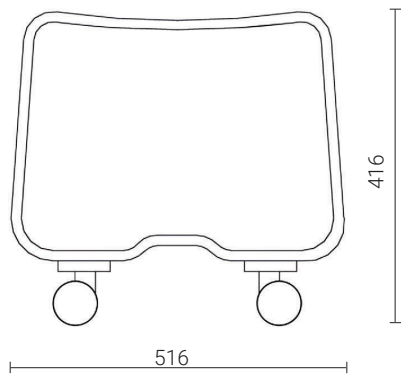

TECHNICAL SHEET

516 W x 247 D x 416 H

COLORS & MATERIALS

HPL

Lily White

Black